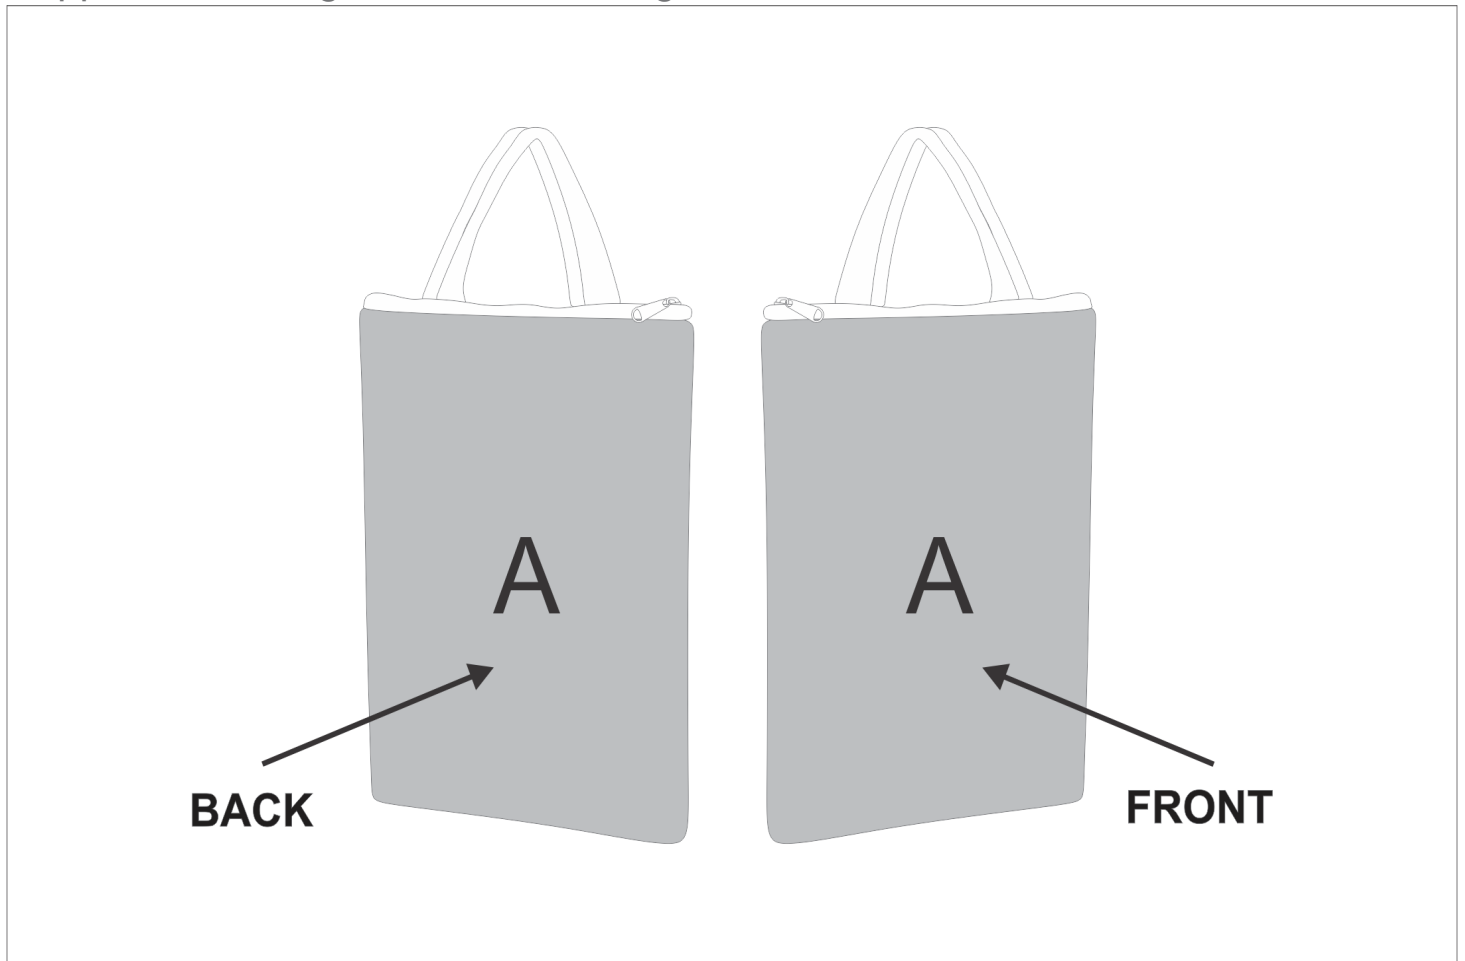

## Need to know:

Includes 1-Position Sublimation (setup fees apply)

- Please Note: We cannot guarantee 100% logo Alignment on all Brandable Panels.

## Branding Options:

Position	Branding Method (Branding Code)	No. of Colours	Dimension
A	Custom Sublimation A (CPSUB-A)	Full Colour	301mm wide x 762mm high